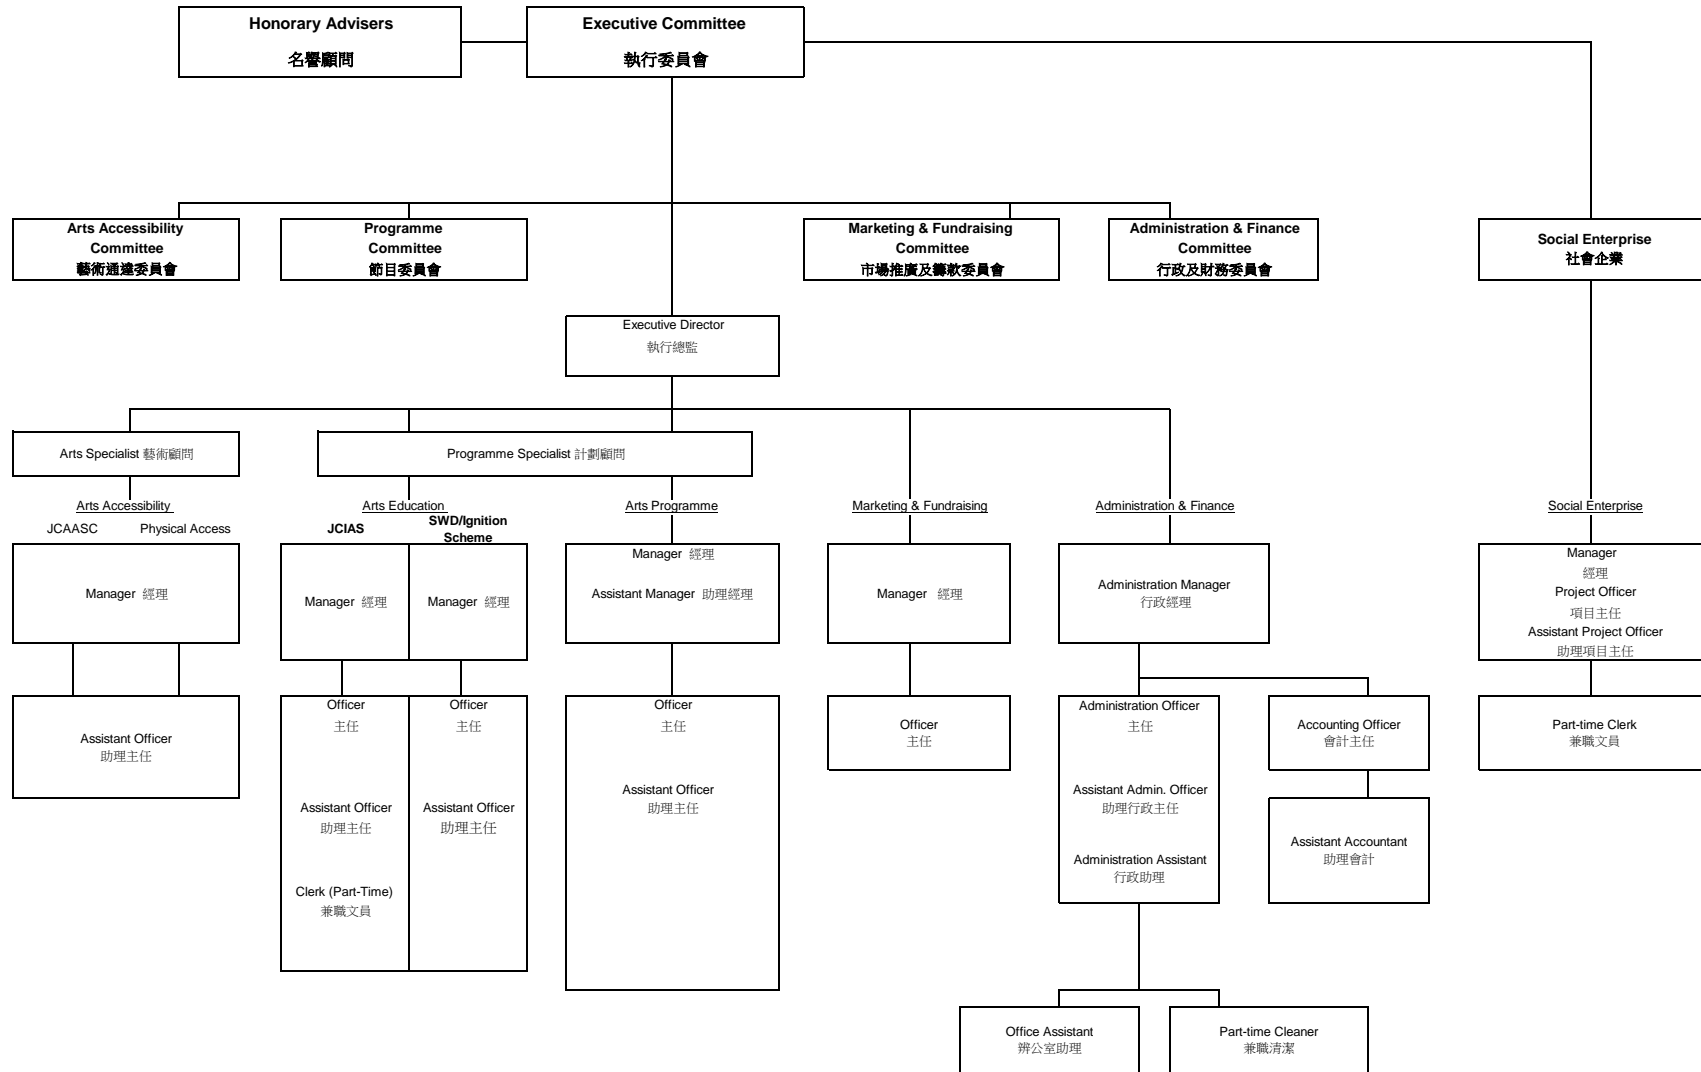

**Arts with the Disabled Association Hong Kong**  
**香港展能藝術會**  
**Organisational Chart**  
**組織架構**

Last Update: 27 December 2018

JCAASC = Jockey Club Arts Accessibility Service Centre

JCIAS = Jockey Club Inclusive Arts Studio  
 SWD = Social Welfare Department Project Team

Working Location:  
 CBCC: Causeway Bay Community Centre  
 JCCAC: Jockey Club Creative Arts Centre

\* Worked with ADA staff in different level according to project needs (因應項目需要與ADA職員合作)