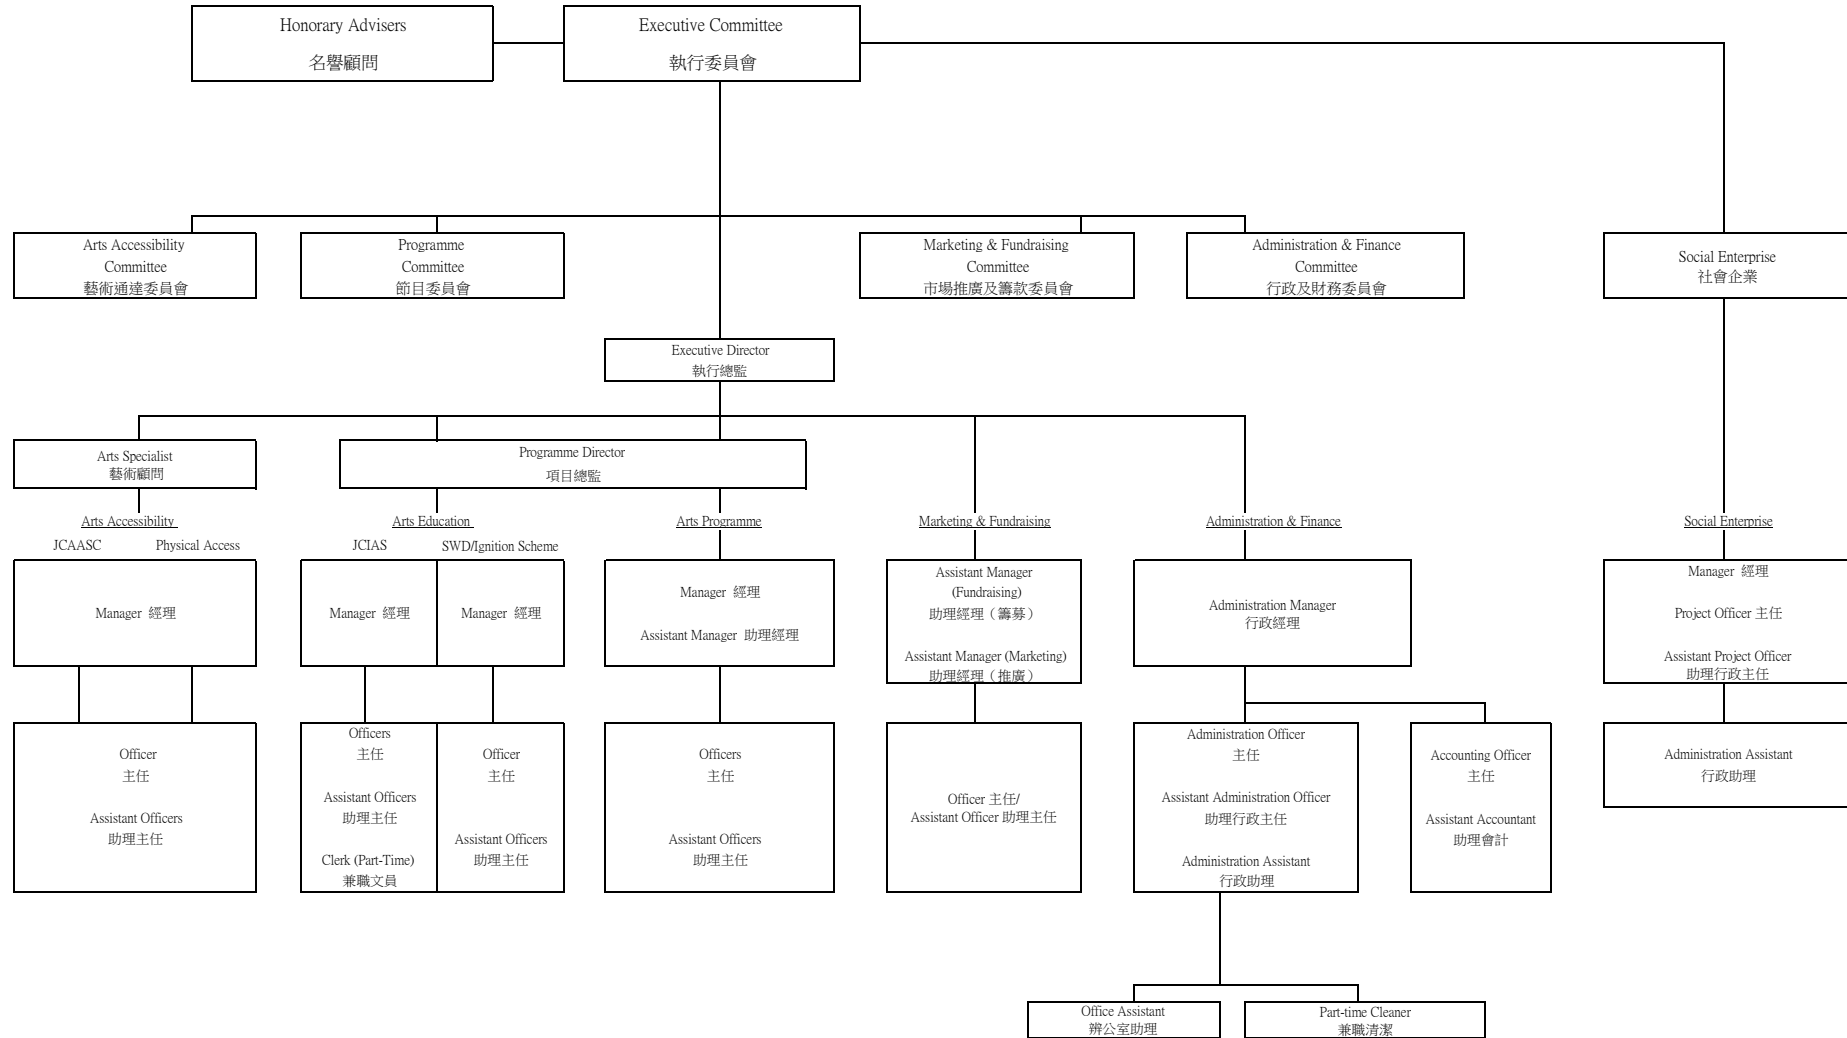

香港展能藝術會

Organisational Chart

組織架構

JCAASC = Jockey Club Arts Accessibility Service Centre

JCIAS = Jockey Club Inclusive Arts Studio
SWD = Social Welfare Department Project Team

Working Location:
CBCC: Causeway Bay Community Centre
JCCAC: Jockey Club Creative Arts Centre

* Worked with ADA staff in different level according to project needs (因應項目需要與ADA職員合作)